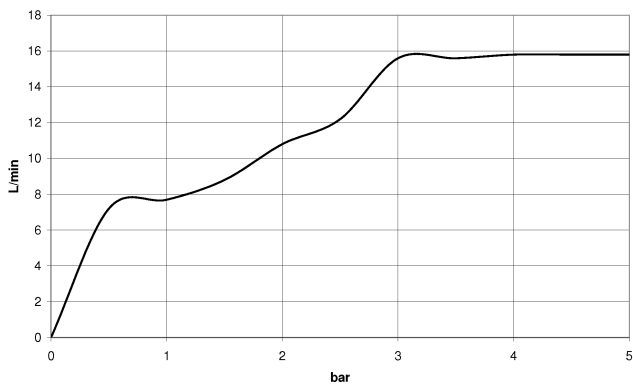

EDITION PRO Hand shower set - Chrome

27 805 626

- spray head Ø 100mm
- three settings: normal flow, soft flow, massage flow
- with anti-scale system
- metal shower hose 1250mm with integrated anti-twist protection
- shower holder rosette Ø 55mm
- max. flow 15 l/min

	Chrome	27 805 626-00
	Matte Black	27 805 626-33
	Brushed Chrome	27 805 626-93

EDITION PRO Hand shower set - Chrome

27 805 626

mm [Inches]

Flow rate chart

Certificates

LGA_29681.

LGA_29984.