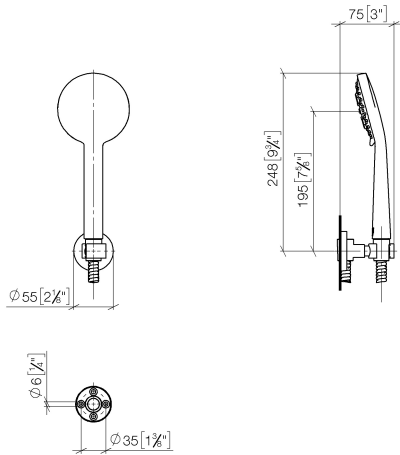

EDITION PRO Hand shower set - Chrome

27 805 626

- spray head Ø 100mm
- three settings: normal flow, soft flow, massage flow
- with anti-scale system
- metal shower hose 1250mm with integrated anti-twist protection
- shower holder rosette Ø 55mm
- max. flow 15 l/min

	Chrome	27 805 626-00
	Matte Black	27 805 626-33
	Brushed Chrome	27 805 626-93

EDITION PRO Hand shower set - Chrome

27 805 626

mm [Inches]

Flow rate chart

Certificates

LGA_29681.

LGA_29984.

WRAS_2304001.

EDITION PRO Hand shower set - Chrome

27 805 626

Parts for other finishes can be found here: [Matte Black](#)

Spare parts list

No.	Item Number	Name	Quantity used	Delivery time
1	28 018 626-00	EDITION PRO Hand shower - Chrome	1	10
2	90 30 02 072 00-00	Metal shower hose 1/2" x 3/8" x 1250 mm - Chrome	1	10
3	28 050 625-00	Wall bracket - Chrome	1	10