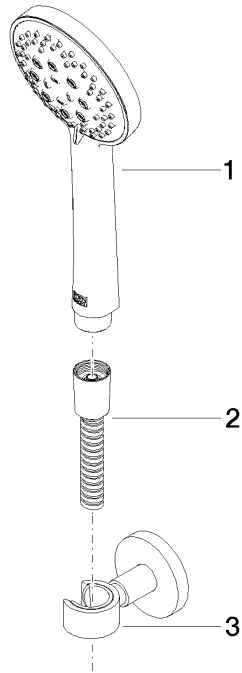

EDITION PRO Hand shower set - Chrome

27 805 626

- spray head Ø 100mm
- three settings: normal flow, soft flow, massage flow
- with anti-scale system
- metal shower hose 1250mm with integrated anti-twist protection
- shower holder rosette Ø 55mm
- max. flow 15 l/min

	Chrome	27 805 626-00
	Matte Black	27 805 626-33
	Brushed Chrome	27 805 626-93

EDITION PRO Hand shower set - Chrome

27 805 626

mm [Inches]

Flow rate chart

Certificates

LGA_29681.

LGA_29984.

WRAS_2304001.

EDITION PRO Hand shower set - Chrome

27 805 626

Parts for other finishes can be found here: [Matte Black](#)

Spare parts list

No.	Item Number	Name	Quantity used	Delivery time
1	28 018 626-00	EDITION PRO Hand shower - Chrome	1	10
2	90 30 02 072 00-00	Metal shower hose 1/2" x 3/8" x 1250 mm - Chrome	1	10
3	28 050 625-00	Wall bracket - Chrome	1	10